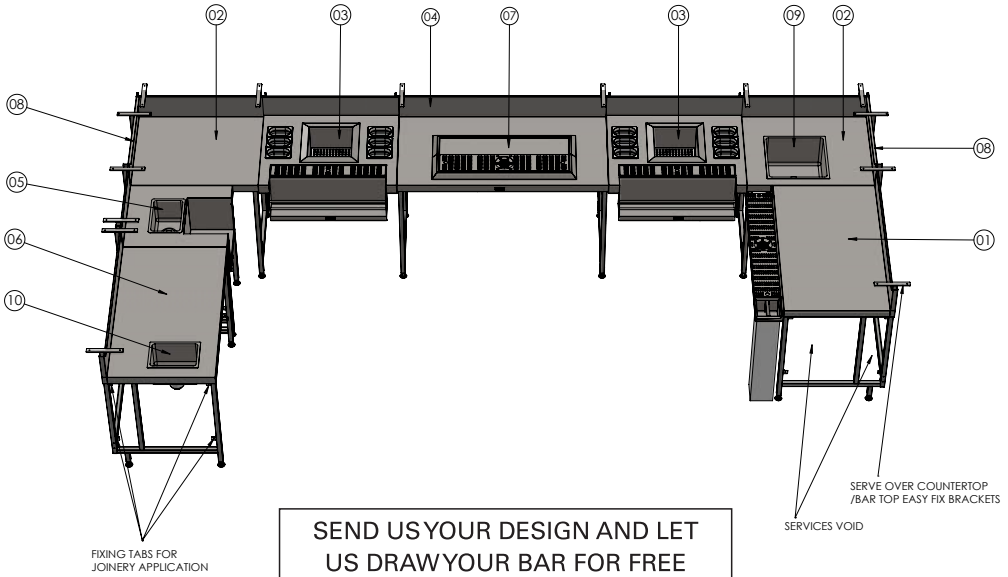

SIMPLY **STAINLESS**

Modular Bar Solutions

WARRANTY

www.simplystainless.com

simply

the best system available

SAMPLE BAR DRAWING

ITEM NO.	PART NO.	DESCRIPTION	QTY
01	SBM-CB-7-1200	BAR MODULE COFFEE BENCH 1200mm	1
02	SBM-7-0900	BAR MODULE 900mm	2
03	SBM-CS-7-0950	COCKTAIL STATION 950mm	2
04	SBM-7-1500	BAR MODULE 1500mm	1
05	SBM-BL-7-0600	BLENDER STATION 600mm	1
06	SBM-7-1200	BAR MODULE 1200mm	1
07	SBM-CTBS-GR-0900	COUNTER TOP BEER STATION W/GLASS RINSE 900mm	1
08	SBM-EPK-700	END PANEL KIT FOR 700 SERIES	2
09	SBM-WS	WASH SINK	1
10	SBM-HB	BOWL 11 LITRE HAND BASIN	1

See your local dealer for immediate delivery

see inside for product index

**Single Bar Module
600mm**

SBM-6-0600 | SBM-6-1800
 SBM-6-0900 | SBM-6-2100
 SBM-6-1200 | SBM-6-2400
 SBM-6-1500

**Single Bar Module
700mm**