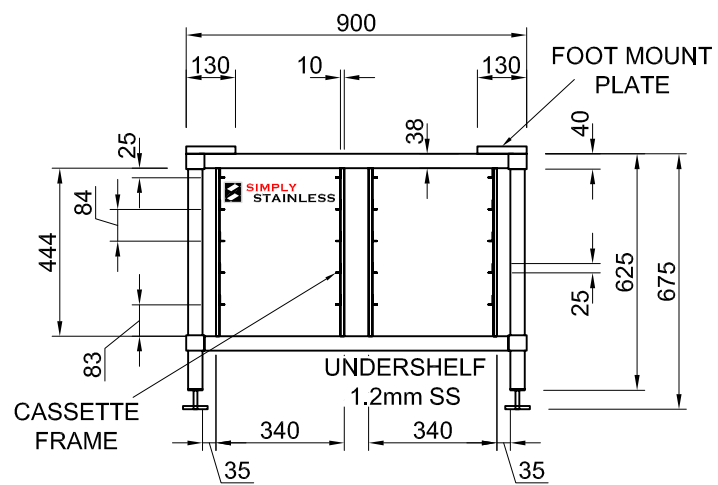

PLAN

FRONT ELEVATION

SIDE ELEVATION

27-ELUX

www.simplystainless.com
Modular Sinks Tables and Shelving

CI GROUP PTY LTD COPYRIGHT ©

This drawing is the property of CI GROUP PTY LTD trading as SIMPLY STAINLESS, and it may not be copied, reproduced or modified in whole or in part, without prior written permission of CI GROUP PTY LTD.

27-ELUX STAND

SCALE 1:20