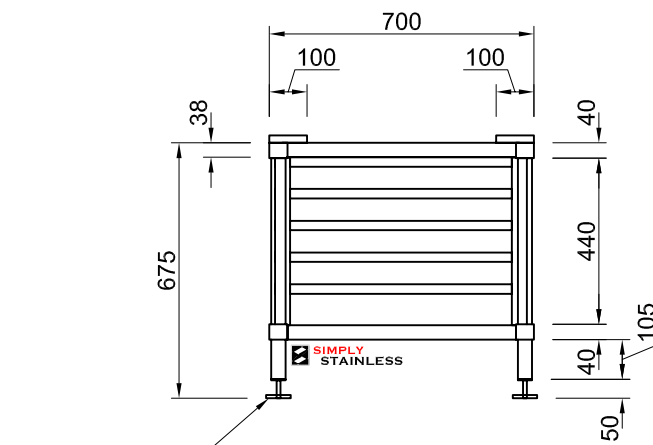

PLAN

FRONT ELEVATION

SIDE ELEVATION

27-ELUX

www.simplystainless.com
Modular Sinks Tables and Shelving

CI GROUP PTY LTD COPYRIGHT ©

This drawing is the property of CI GROUP PTY LTD trading as SIMPLY STAINLESS, and it may not be copied, reproduced or modified in whole or in part, without prior written permission of CI GROUP PTY LTD.

27-ELUX STAND

SCALE 1:20