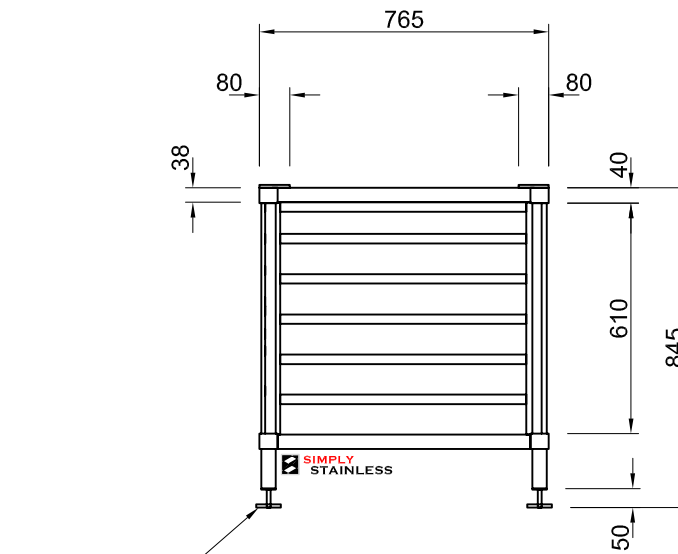

PLAN

FRONT ELEVATION

SIDE ELEVATION

27-E32

SIMPLY STAINLESS
 www.simplystainless.com
 Modular Sinks Tables and Shelving
 CI GROUP PTY LTD COPYRIGHT ©
 This drawing is the property of CI GROUP PTY LTD trading as SIMPLY STAINLESS, and it may not be copied, reproduced or modified in whole or in part, without prior written permission of CI GROUP PTY LTD.
27 - E32 STAND

SCALE 1:20