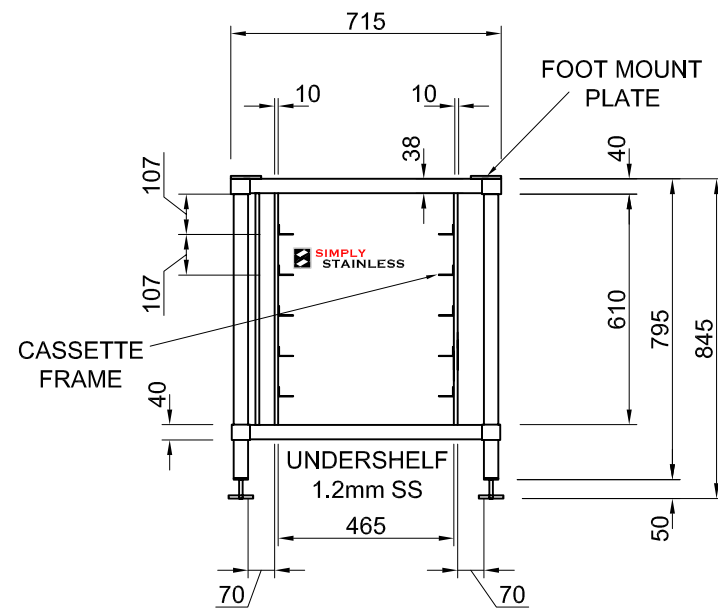

PLAN

FRONT ELEVATION

SIDE ELEVATION

27-E32

SIMPLY STAINLESS
 www.simplystainless.com
 Modular Sinks Tables and Shelving
 CI GROUP PTY LTD COPYRIGHT ©
 This drawing is the property of CI GROUP PTY LTD trading as SIMPLY STAINLESS, and it may not be copied, reproduced or modified in whole or in part, without prior written permission of CI GROUP PTY LTD.
27 - E32 STAND

SCALE 1:20