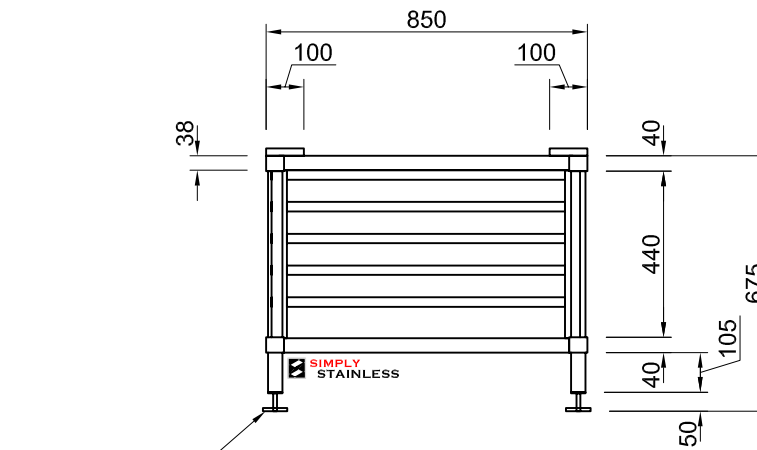

PLAN

FRONT ELEVATION

SIDE ELEVATION

27-CONV 6.20 & 10.20

www.simplystainless.com  
Modular Sinks Tables and Shelving

CI GROUP PTY LTD COPYRIGHT ©

This drawing is the property of CI GROUP PTY LTD trading as SIMPLY STAINLESS, and it may not be copied, reproduced or modified in whole or in part, without prior written permission of CI GROUP PTY LTD.

**27-CONV 6.20 & 10.20  
STAND**

SCALE 1:20