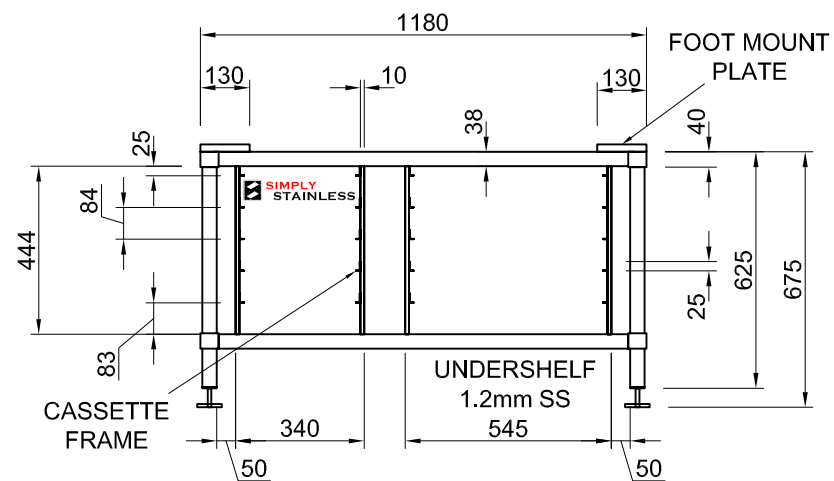

PLAN

FRONT ELEVATION

SIDE ELEVATION

27-CONV 6.20 & 10.20

www.simplystainless.com  
Modular Sinks Tables and Shelving

CI GROUP PTY LTD COPYRIGHT ©

This drawing is the property of CI GROUP PTY LTD trading as SIMPLY STAINLESS, and it may not be copied, reproduced or modified in whole or in part, without prior written permission of CI GROUP PTY LTD.

**27-CONV 6.20 & 10.20  
STAND**

SCALE 1:20