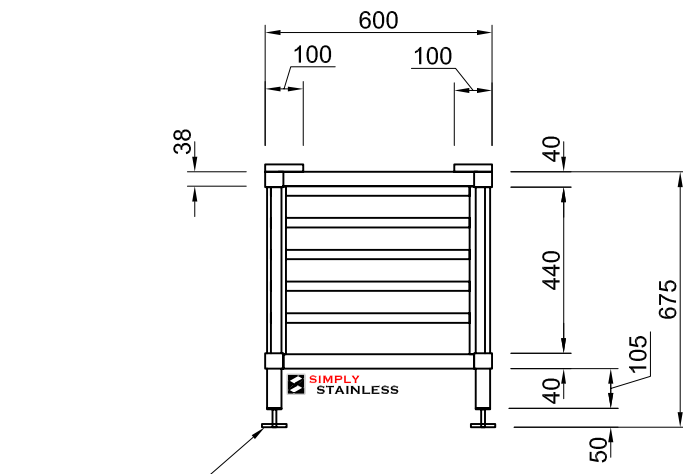

PLAN

FRONT ELEVATION

ADJUSTABLE STAINLESS FEET

SIDE ELEVATION

27-CONV 6.10 & 10.10

SIMPLY STAINLESS
 www.simplystainless.com
 Modular Sinks Tables and Shelving
 CI GROUP PTY LTD COPYRIGHT ©
 This drawing is the property of CI GROUP PTY LTD trading as SIMPLY STAINLESS, and it may not be copied, reproduced or modified in whole or in part, without prior written permission of CI GROUP PTY LTD.
27-CONV 6.10 & 10.10
STAND

SCALE 1:20