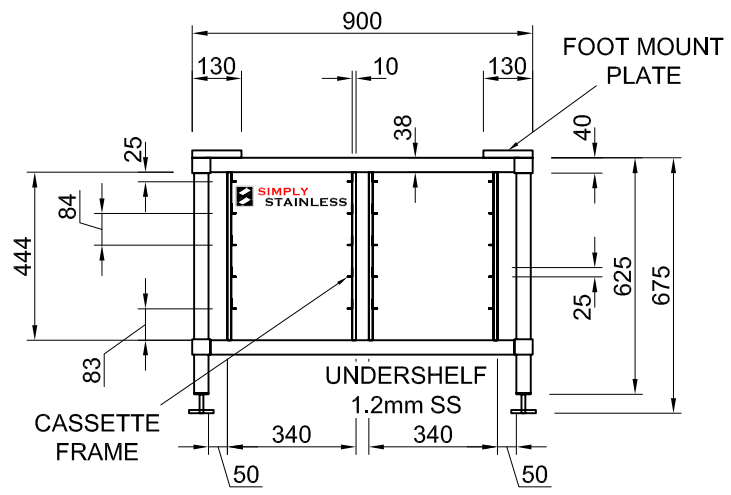

PLAN

FRONT ELEVATION

ADJUSTABLE STAINLESS FEET

SIDE ELEVATION

27-CONV 6.10 & 10.10

SIMPLY STAINLESS
 www.simplystainless.com
 Modular Sinks Tables and Shelving
 CI GROUP PTY LTD COPYRIGHT ©
 This drawing is the property of CI GROUP PTY LTD trading as SIMPLY STAINLESS, and it may not be copied, reproduced or modified in whole or in part, without prior written permission of CI GROUP PTY LTD.
27-CONV 6.10 & 10.10
STAND

SCALE 1:20