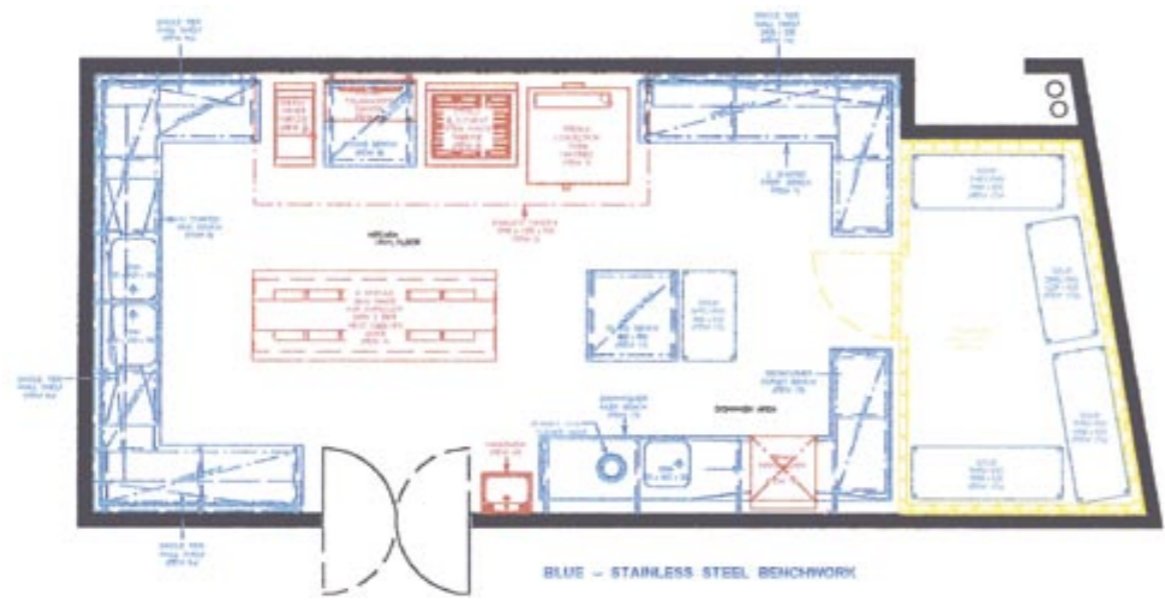

modular sinks, table and shelving

The Conventional System

Custom Stainless Steel Benching
Supplied and Installed

*USD $10,699