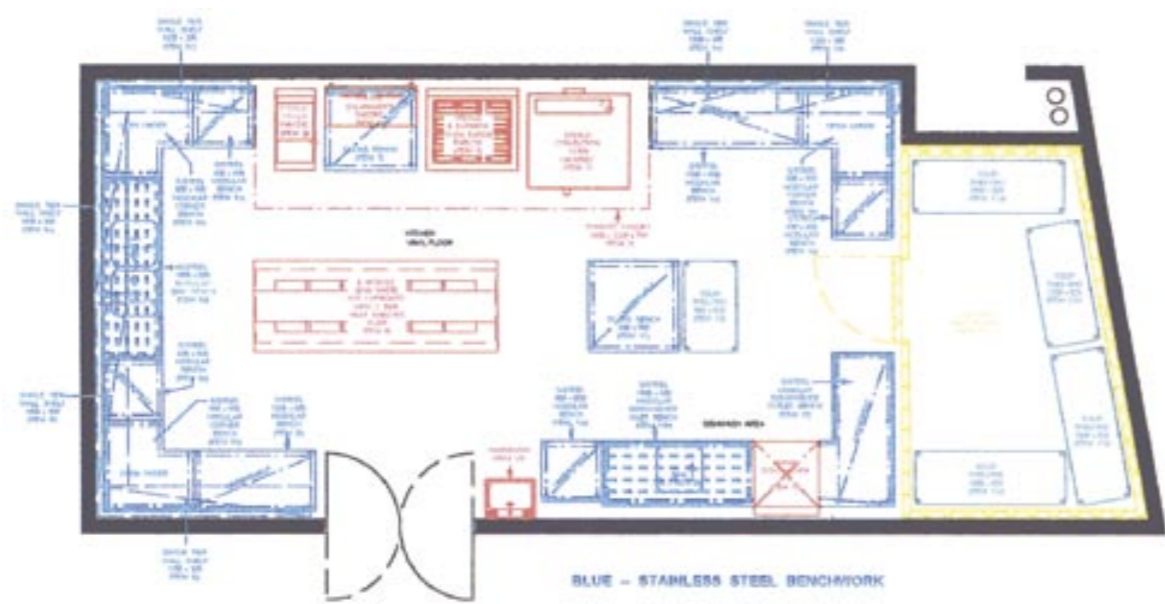

The Simply System

Modular Stainless Steel Benching
Supplied and Installed

*USD $7,764

Save *USD $2,935!!!

* Disclaimer: Prices displayed are not the selling figure but are only an example and are subject to change without notification.